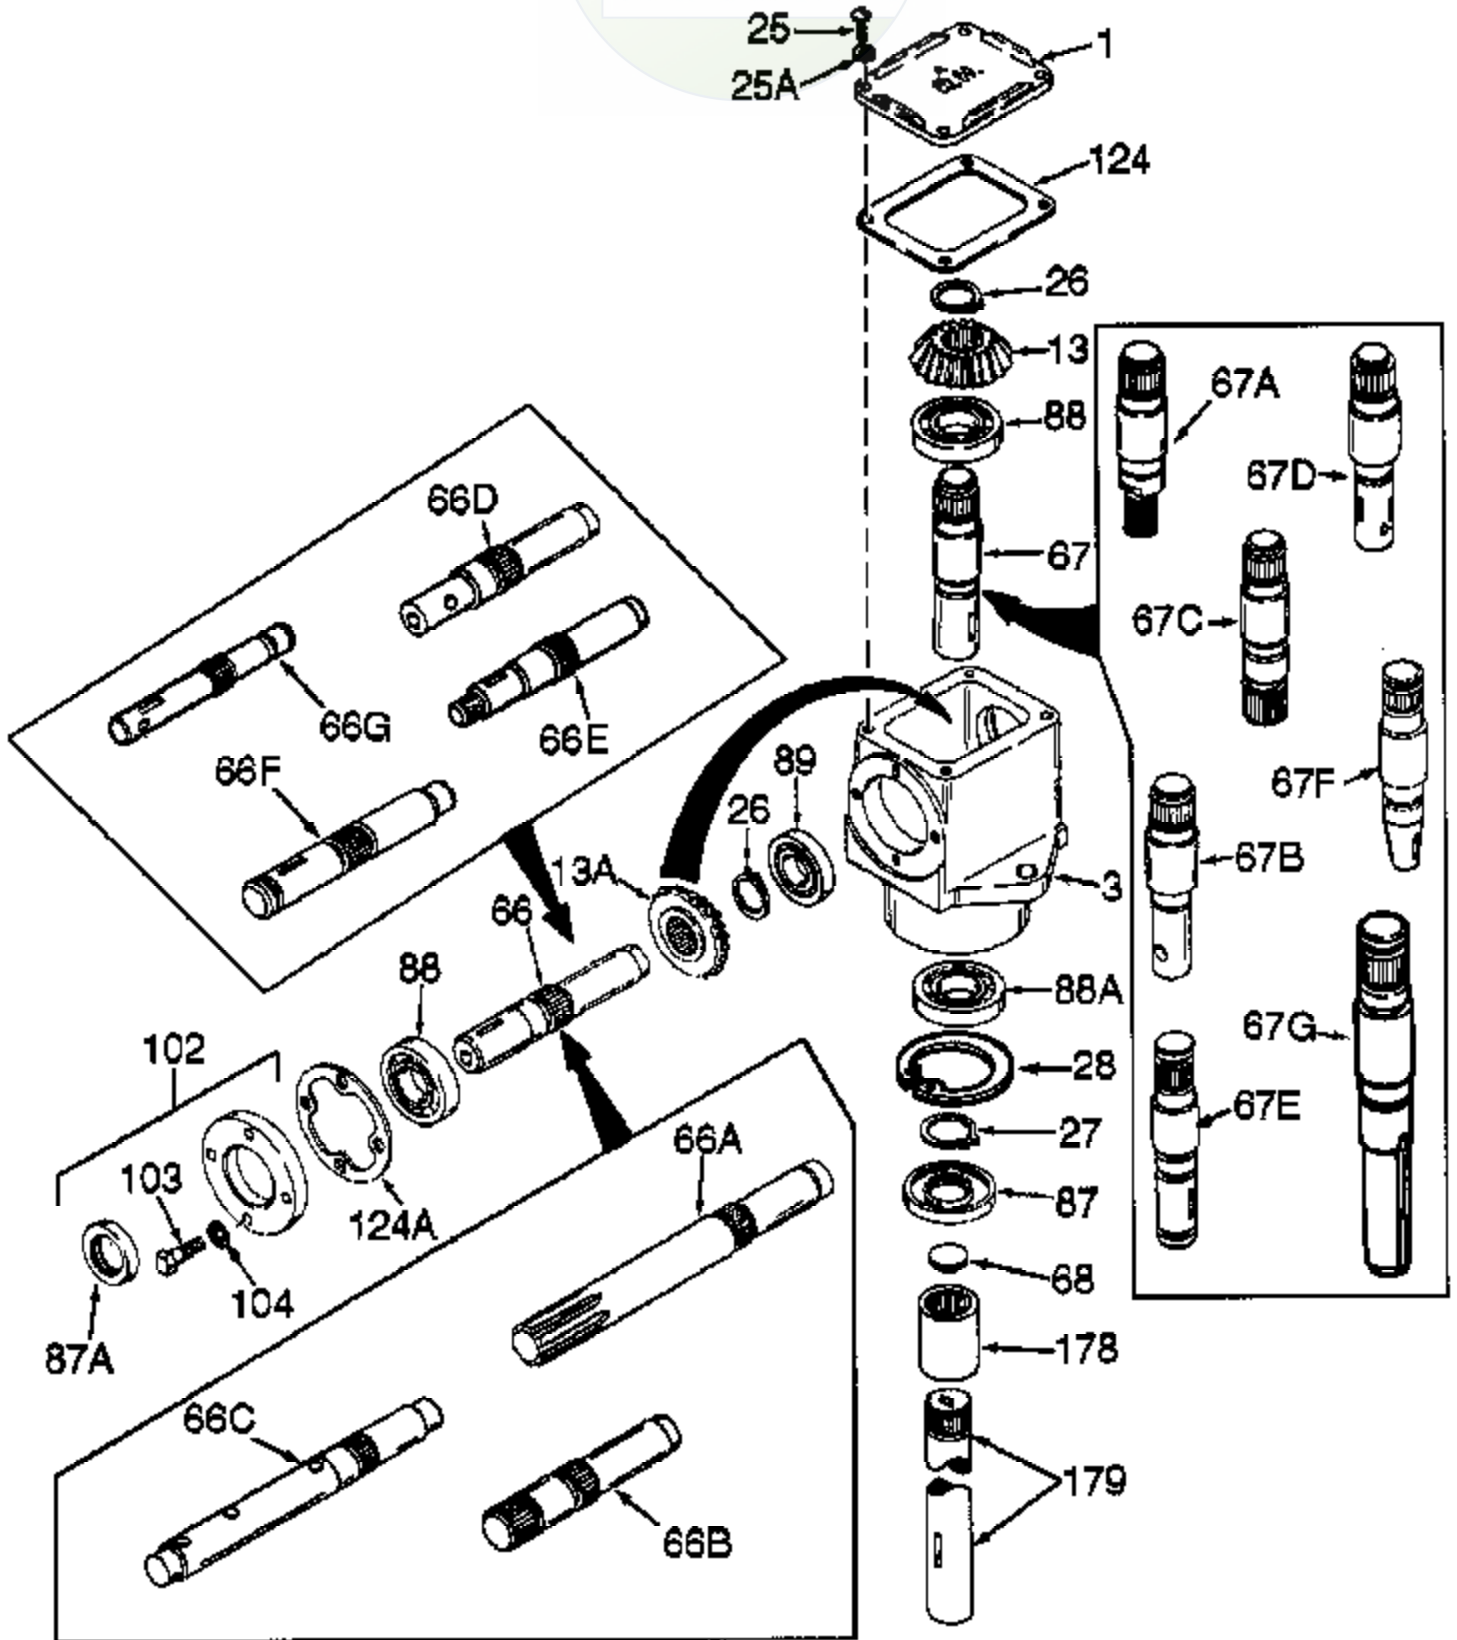

JOIST

SICHER IST DAS:
DAS ORIGINAL

Ref #	Part Number	Qty	Description
	794325		R.H. Head Ass'y (Incl. 1 thru 124A)
1	772034		Right Hand Cover
3	770026A		Right Angle Drive Housing
13	778046		Miter Gear (22 teeth)(7/8" ID)
13A	778046		Miter Gear (22 teeth)(7/8" ID)
25	792025		Screw, 10-24 x 1/2"
26	788018		Snap Ring
66F	776059A		Input Shaft (5-7/32" long)
67	776066		Output Shaft (4-19/32" long)
87A	788031		Oil Seal
88A	XXXXX		Ball Bearing (Order from OEM)
88	780034		Ball Bearing
89	780024		Ball Bearing
102	786029		Retainer Cap & Seal (Incl. 87A & 103)
103	792026		Screw, 1/4-20 x 7/8"
124A	788030B		Cap Gasket
124	788028		Cover Gasket

RAD-3988-P91 Page 2 of 2

Peerless